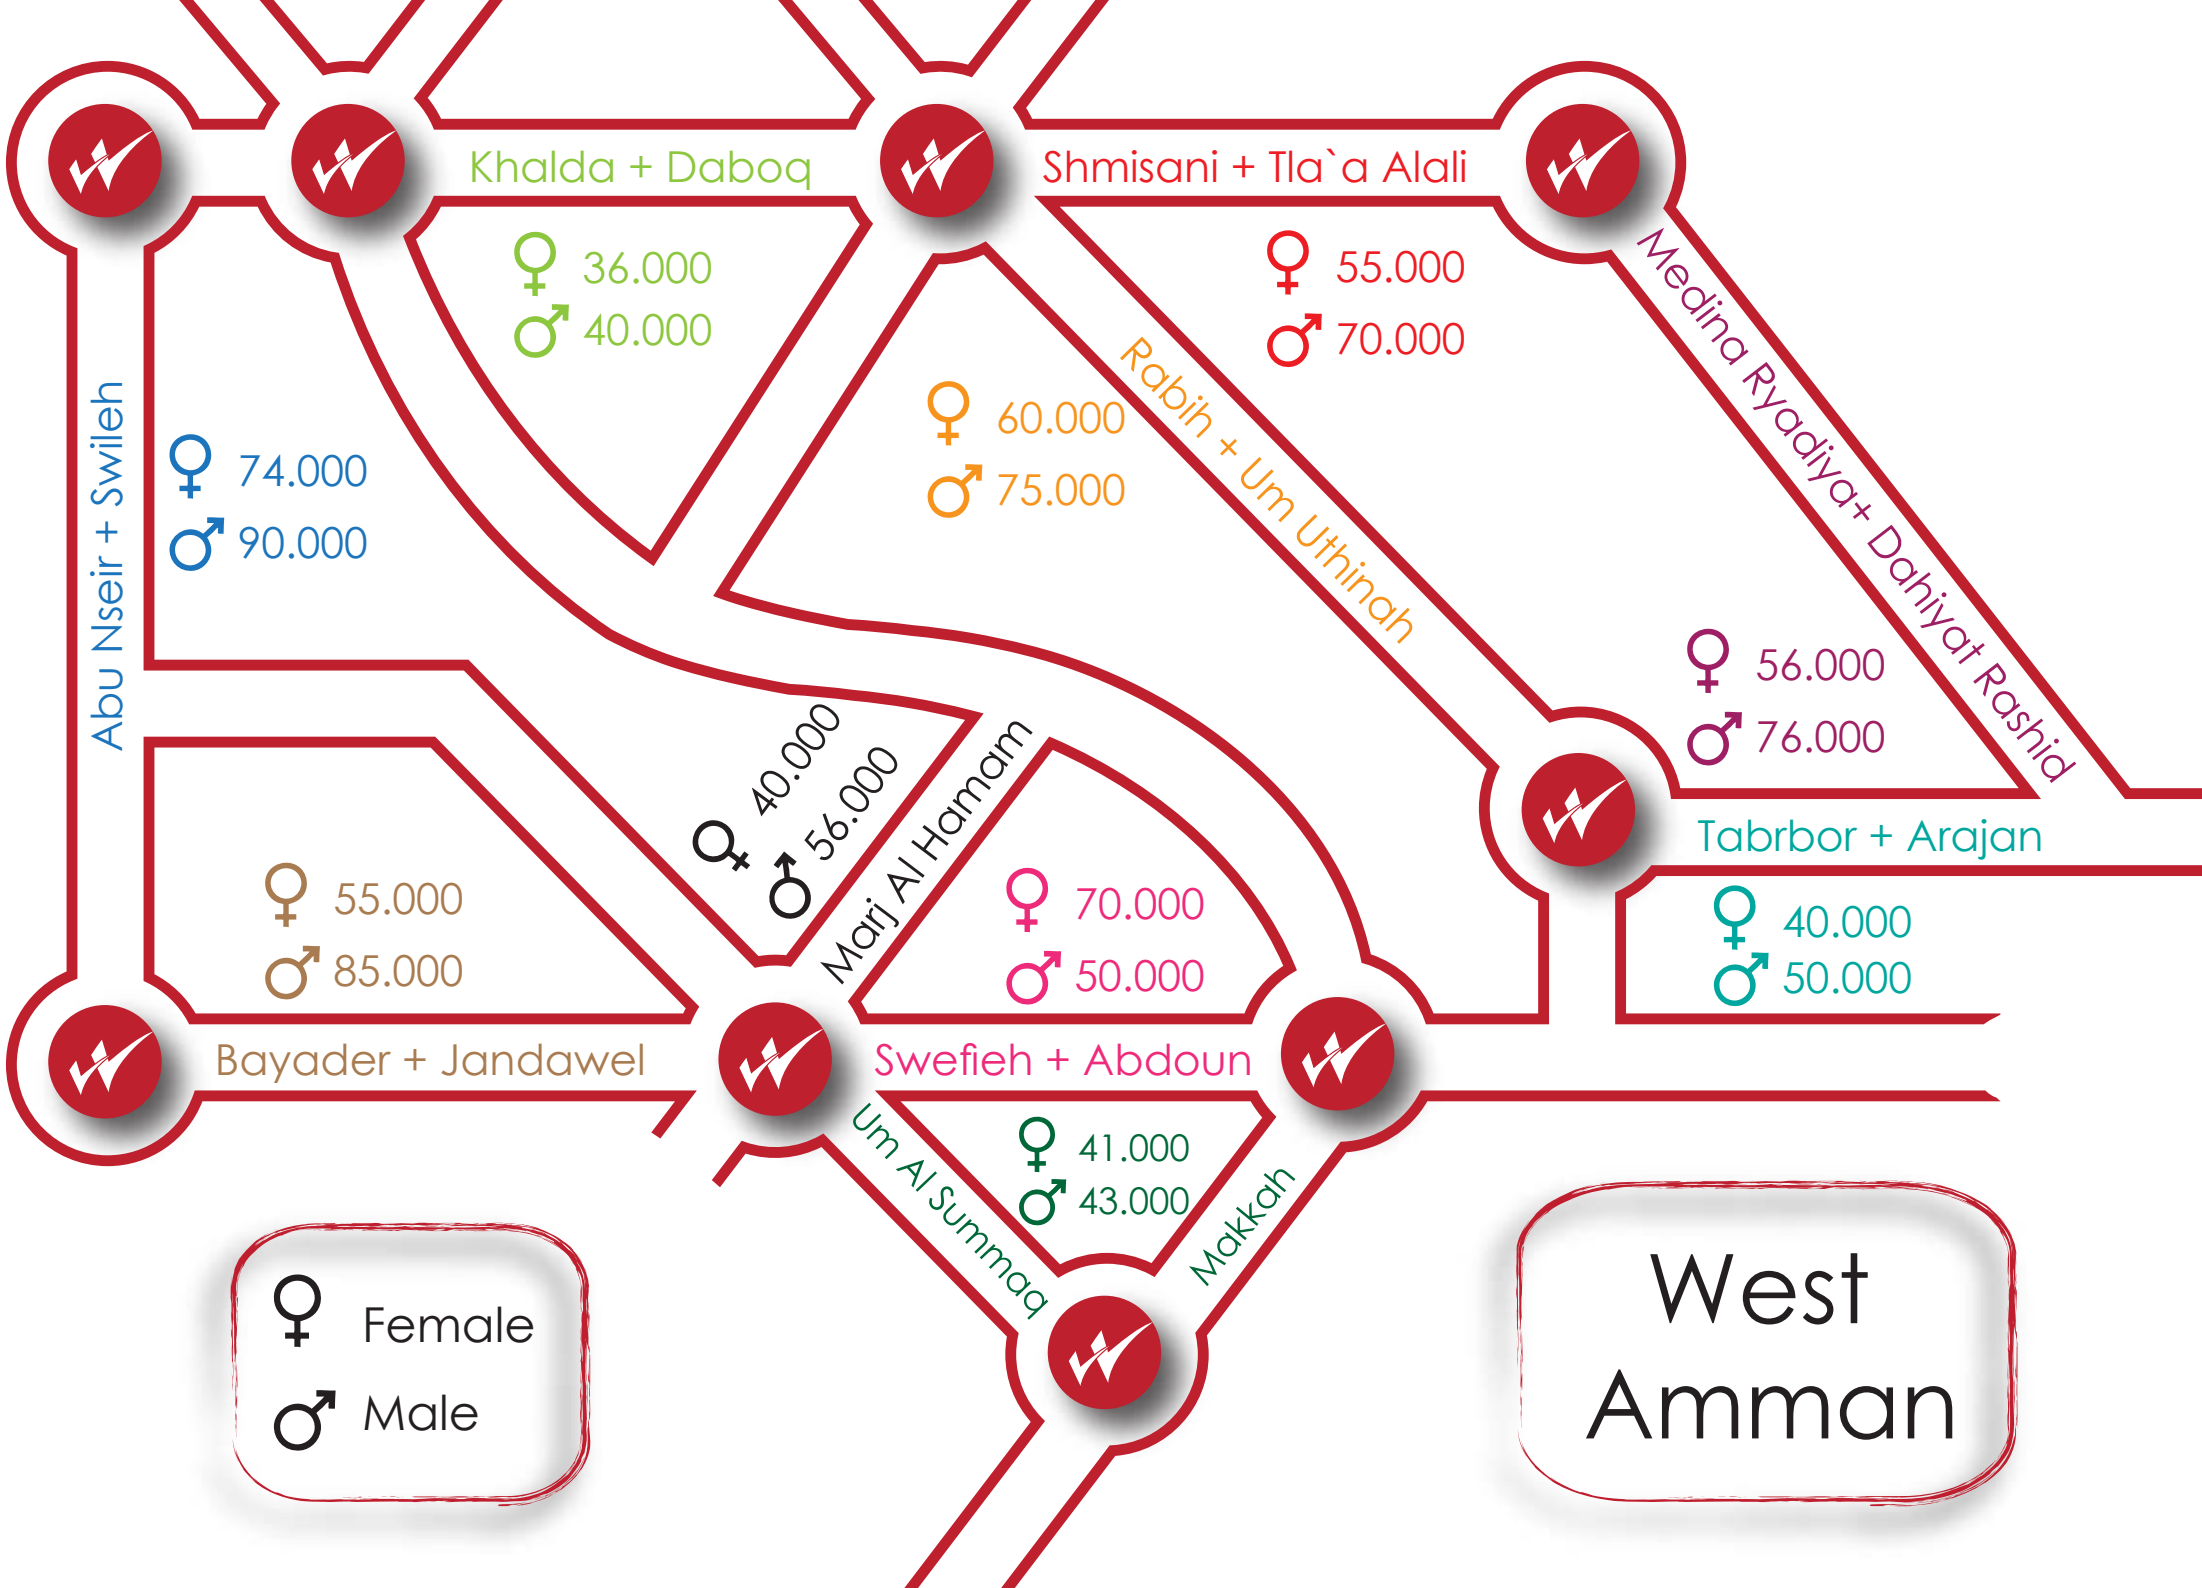

/CorrectJordan

Jabal Altaj + Alashrafih
♀ 15.000
♂ 35.000

Jabal Amman + Zahran
♀ 32.000
♂ 51.000

♀ 32.000
♂ 51.000

Ras Al Ein + Bader
♀ 18.000
♂ 32.000

♀ 18.000
♂ 32.000

♀ 23.000
♂ 40.000

Wehdat + Moqableen
♀ 19.000
♂ 36.000

♀ 19.000
♂ 36.000

Sahab

Markka + Hashmi
♀ 24.000
♂ 43.000

♀ 24.000
♂ 43.000

NaZZal + Yasmeen
♀ 27.000
♂ 45.000

♀ 27.000
♂ 45.000

Naour + Jawa
♀ 19.000
♂ 45.000

♀ 19.000
♂ 45.000

Qusmeh + Abu Alanda
♀ 30.000
♂ 55.000

Qusmeh + Abu Alanda

♀ Female
♂ Male

East
Amman

♀ Female
♂ Male

Provinces

A Variety of Sectors

Female
Male

Number Of Mobile Numbers

600.000
500.000
400.000
300.000
200.000
100.000
90.000
80.000
70.000
60.000
50.000
40.000
30.000
20.000
10.000
5.000
0

A Variety of Sectors

Syrians
Iraqis
Egyptians
Students
Army
VIP
Companies And Factories
Commercial Sectors
Unions
Governmental Sectors
Interested In Clothes
Interested In Restaurants
Interested In Coffee Shops
Interested In Furniture
Interested In Tourism
Interested In Hajj And Umrah
Interested In Jewelry